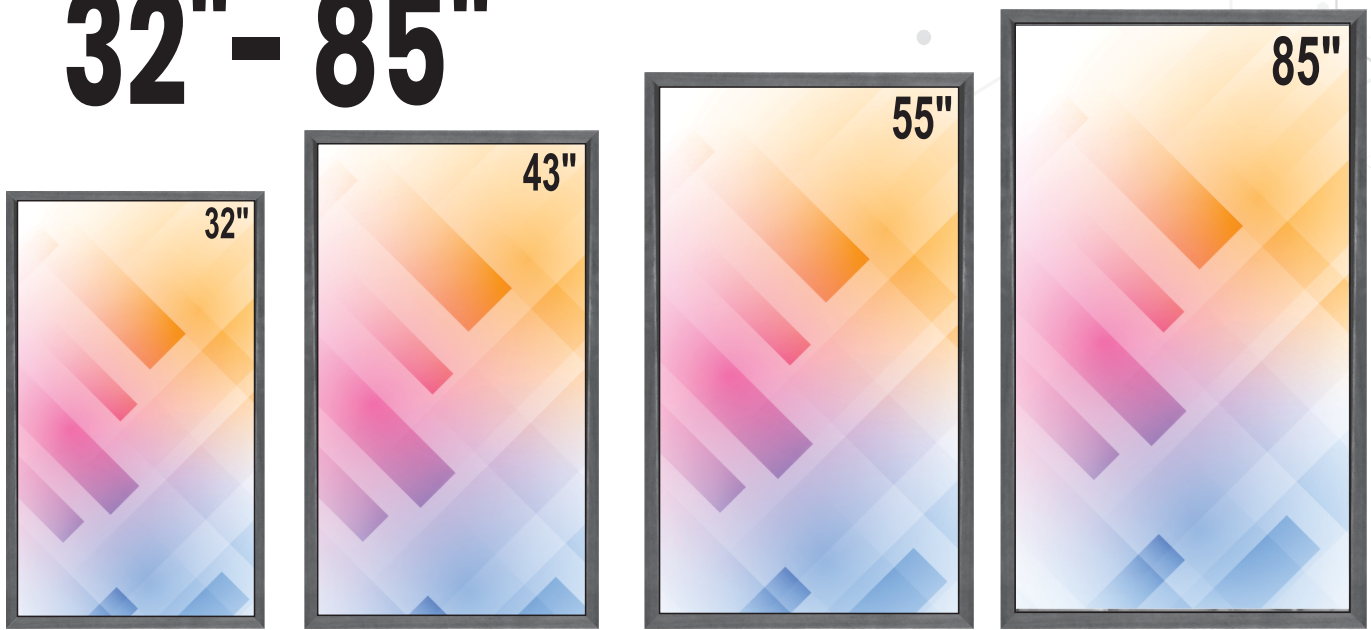

WALL MOUNT DISPLAY

Sizes Available in
32" - 85"

Anti-glare Coating

12 Hour Operation

Warranty

High Brightness

SPECIFICATION

Screen Size	32" to 85"	RAM / DDR	1GB to 4GB
Panel Resolution	FHD 1920x 1080p	ROM / eMMC	8GB to 16GB
Brightness	270-350 NITS	Operating Hours	12/7
Viewing Angle	178/178 Degree	Working Temp	0-40° C
Operating Systems	Anroid v9.0	Stable Voltage	50 Hz 100- 240V AC
CPU Quad-core	A53 1.2 Ghz	Max Power	75W max (o/p)
GPU 6 Core	Mali- 450 Mp4	Warranty	1 Years