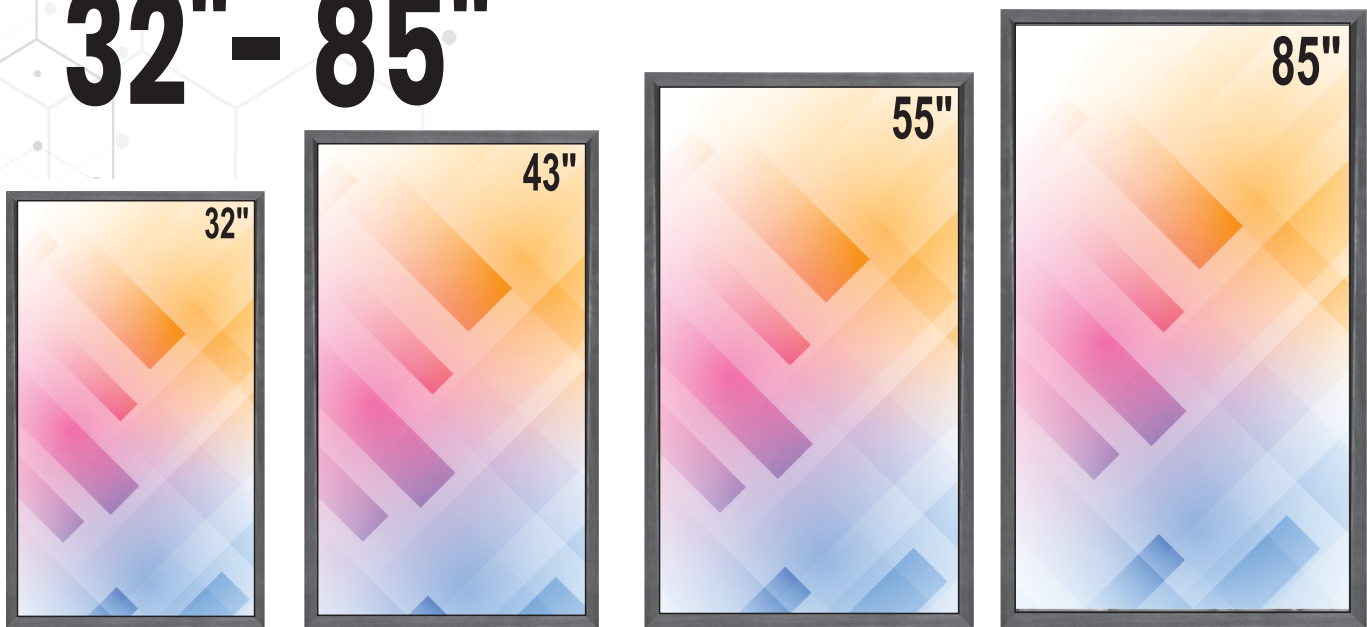

WALL MOUNT DISPLAY

Sizes Available in

32" - 85"

3
YEARS

Made in India

24/7 Operation

High Brightness

In-built CMS Software

USB Loop Play

SPECIFICATION

Screen Size	32" To 85"	Audio Out	Stereo Mini Jack
Panel Resolution	1920x1080	Power Consumption	120W TO 231W
Brightness	500 NITS	Operating Hours	24/7
Viewing Angle	178/178 Degree	Working Temp	0-40° C
Operating Systems	Tizen 7.0	Stable Voltage	50 Hz 100- 240V AC
USB Port	2.0	Wi-Fi	Yes
HDMI Port	2.0	Warranty	3 Years