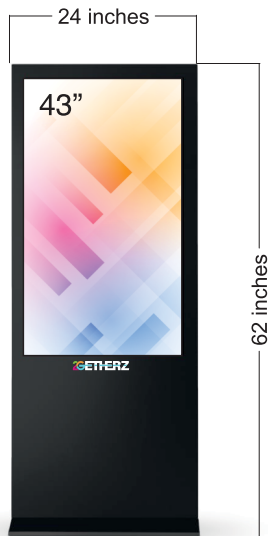

27" Bar Display

Model No. 2G-27BB

SPECIFICATION

Panel Size	27"	Led Backlight	Yes
Resolution	1920x158	Response Time	8ms
Brightness	700NIT	Operation Time	24/7
Android	Android 11	Life	50000(hrs)
Contrast	1500:1Size	Power Supply	AC110-240V 50-60Hz
Memory	1Gb + 8Gb	USB	USB Type C for Power
Viewing Angle	178/178 Degree	Warranty	1 Year Carry in Warranty

Mechanical Dimensions

Please note this is a visual representation

Powerful way to grow your business

Online Cloud-based CMS

Access through centralized location and manage multiple displays at once with a click of a button