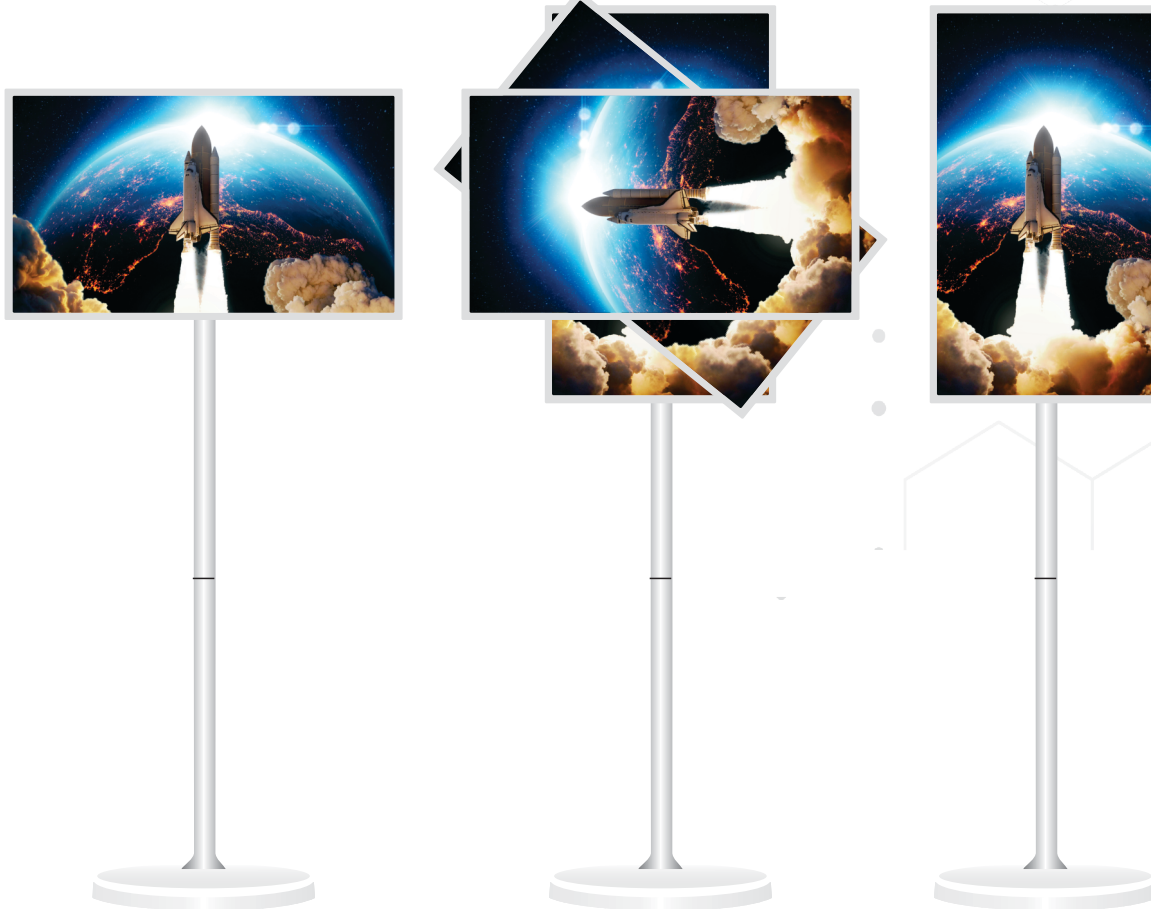

32" SMART MOVABLE DISPLAY

TECHNICAL SPECIFICATION

Screen Parameters

Model No.	2G32D
Panel size	32"
Resolution	1920x1080
Viewing angle	178x178 Degree
Display Area	697.30x392.23
Display scale	16 : 9
Backlight type	LED
Display luminance	300 NITS
Frame frequency	60Hz
Support colors	16.7M, 72%NTSC
Contrast ratio	1000:1(Typ.)(transmission)